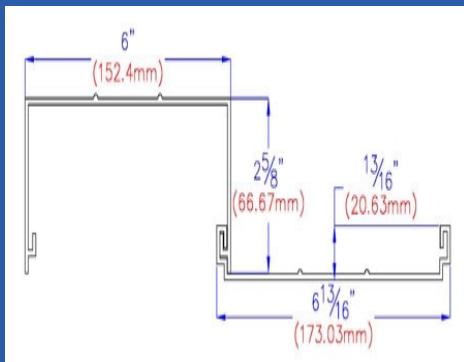

Decking

Aluminum Extrusions 6063-T5

Custom extrusions are available upon request to accommodate all design requirements.

BC 062 (0.555 lbs/ft)

BC 065 (0.486 lbs/ft)

BC 071 & 072 (2.39 lbs/ft)

BC 259 (0.97 lbs/ft)