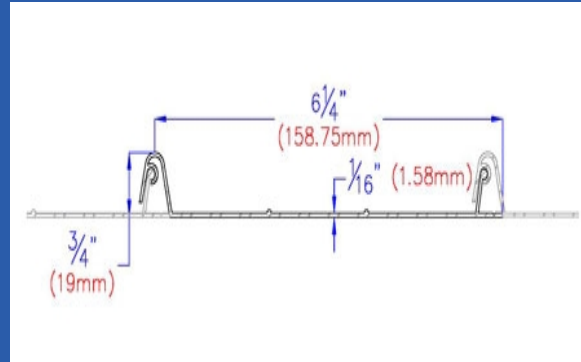

Decking

Aluminum Extrusions 6063-T5

Custom extrusions are available upon request to accommodate all design requirements.

BC 062 (0.555 lbs/ft)

BC 065 (0.486 lbs/ft)

BC 071 & 072 (2.39 lbs/ft)

BC 259 (0.97 lbs/ft)