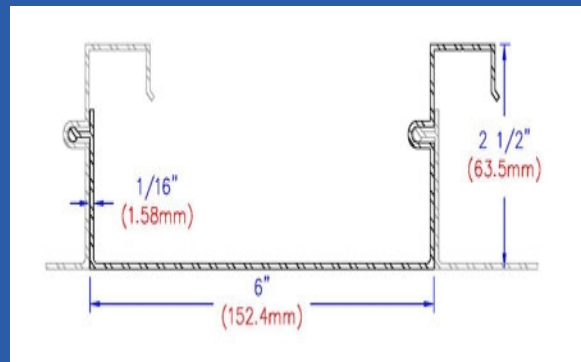

Decking

Aluminum Extrusions 6063-T5

Custom extrusions are available upon request to accommodate all design requirements.

BC 062 (0.555 lbs/ft)

BC 065 (0.486 lbs/ft)

BC 071 & 072 (2.39 lbs/ft)

BC 259 (0.97 lbs/ft)