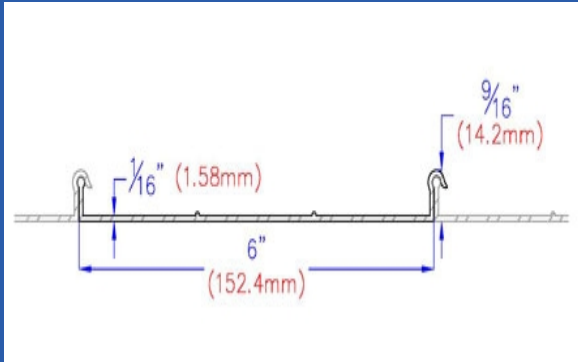

Decking

Aluminum Extrusions 6063-T5

Custom extrusions are available upon request to accommodate all design requirements.

BC 062 (0.555 lbs/ft)

BC 065 (0.486 lbs/ft)

BC 071 & 072 (2.39 lbs/ft)

BC 259 (0.97 lbs/ft)